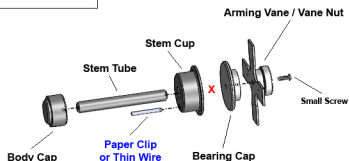

AN-M30

100lb Bomb

Options

Nose Fuse

Tail Cone V2/Body Assembly

Glue Tail Cone Joiner half way into Tail Cone to help align then glue together with the Body.

Tail Fuse

X = do not glue if using screw