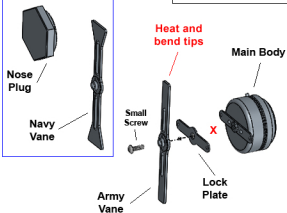

AN-M30

100lb Bomb

Options

Nose Fuse

Tail Cone V2/Body Assembly

Glue Tail Cone Joiner half way into Tail Cone to help align then glue together with the Body.

Tail Fuse

X = do not glue if using screw