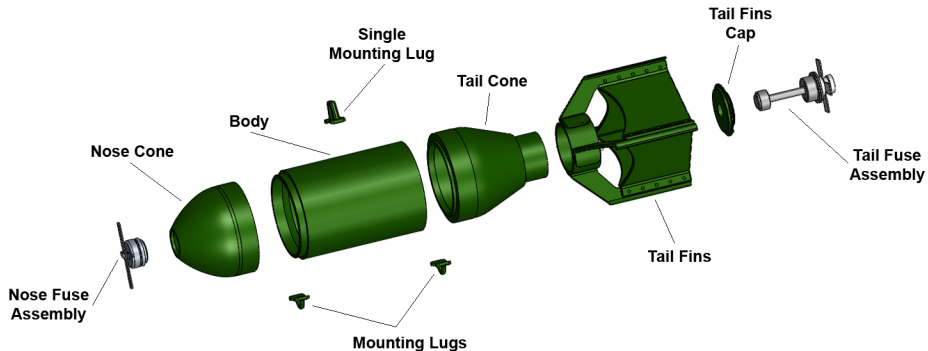

AN-M30

100lb Bomb

Options

Nose Fuse

Tail Cone V2/Body Assembly

Glue Tail Cone Joiner half way into Tail Cone to help align then glue together with the Body.

Tail Fuse

X = do not glue if using screw