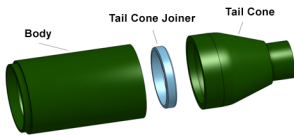

AN-M30

100lb Bomb

Options

Nose Fuse

Tail Cone V2/Body Assembly

Glue Tail Cone Joiner half way into Tail Cone to help align then glue together with the Body.

Tail Fuse

X = do not glue if using screw